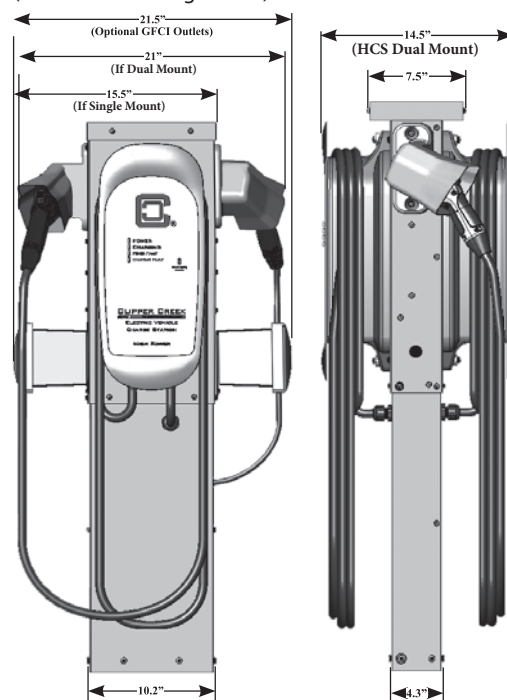

- **LOW COST** - Minimize installation costs and mount one or two units on a single pedestal
- **UNIVERSAL** - Ready for multiple ClipperCreek EVSE product lines
- **RUGGED** - Powder coated galvanized or stainless steel pedestal paired with NEMA 4 fully sealed charging stations ensure protection from the environment
- **FLEXIBLE** - Can accommodate two ClipperCreek or Tesla® EVSEs plus two 120V convenience outlets
- **RELIABLE** - Backed by ClipperCreek's excellent warranty and customer service team

CLIPPERCREEK

A division of Enphase Energy, Inc.

ProMountDuo PMD-10 UNIVERSAL PEDESTAL

PRODUCT OVERVIEW

FEATURES

- Slim, modern profile
- Supports two stations and two 120V outlets per pedestal
- Compatible with ClipperCreek ACS, HCS and LCS product lines
- Operates as a single or dual mount pedestal with no additional kit necessary for two stations
- Galvanized and powder coated steel for environmental durability
- ADA height and reach compliant

OPTIONS AVAILABLE

- 120V Ground Fault Receptacle Kit Optional (0300-06-000)

PARTS INCLUDED

- Pedestal
- All the hardware needed to mount up to two EVSEs

PMD-10 with two HCS charging stations
(Dual mount configuration) shown

More Options Now Available!

PMD-10R with
HCS -60

The **PMD-10R** is an affordable solution designed for fleet, parking lot, or any harsh environment. Designed to accommodate ClipperCreek HCS, LCS, ACS products as well as the Tesla® Wall Connector. This "ruggedized" mounting solution is an excellent value.